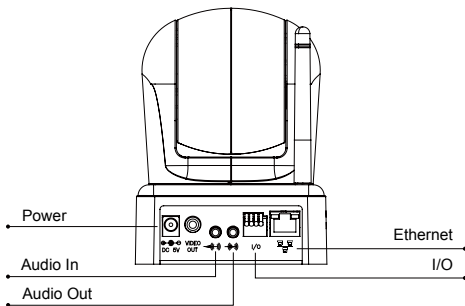

XT-87Z

Main Features

- Remote Pan(270°)/Tilt(120°)/Zoom(12xopt)control
- IR Cut Filter (ICR)
- MPEG-4/MJPEG compression Format
- SD Card backup
- 2-way audio
- Support Cellphone/PDA/3GPP
- Dual Streaming
- SDK for Software Integration
- Wireless available
- Milestone Compatible

Interface

Unit: mm

Specifications

Hardware	
CPU	ARM 9 ,32 bit RISC
RAM	64MB
ROM	8MB
Image sensor	1/4" CCD
Sensitivity	0.1 Lux @ F1.6
Video Out	1 (RCA type)
Audio in/ out	1 in/ 1 out (3.5mm Phone Jack)
Alarm I/O	1 in/ 1 out
Power Consumption	DC 5V, Lan: 1.7A; WLAN: 1.9A
Operating Temperature	-10°C~45°C
Dimensions	105mm(W)x157mm(L)x105mm(H)
Weight	550g
Electronic shutter	1/50(1/60) ~ 1/1000000s
White balance mode	ATW , AWB , Indoor , Outdoor
Lens type	Auto focus zoom lens
Zoom ratio	12X optical zoom
Focal length	f(wide)3.8 to f(tele)45.6mm
Maximum aperture	F(wide) = 1:1.6 , F(tele) = 1:2.7
Angle View(H,V)	Wide : 52.8° , 39.7° Tele : 4.49° , 3.40°
Pan angle	270°
Tilt angle	120°
Other Function	BLC, Day/ Night with ICR
Network	
Ethernet	10/ 100 Base-T
Wireless	802.11b/g
WEP	64/ 128 bit
Network Protocol	HTTP, TCP/ IP, UDP, SMTP, FTP, PPPoE, DHCP, DDNS, NTP, 3GPP, UPnP

System	
Video Resolution	NTSC:720x480, 740x480, 352x240, 176x120 PAL: 720x576, 704x576, 352x288, 176x144
Video adjust	Brightness, Contrast, Saturation, Hue
Dual Streaming	Yes
Image snapshot	Yes
Full screen monitoring	Yes
Pan/Tilt/Zoom control	Yes, remotely
Preset Point	9
Patrol	Yes (Once)
Auto Pan	Yes (Once)
Pan/tilt Speed Control	Yes
Compression format	MPEG-4/ MJPEG
Video bitrate adjust	CBR, VBR
Motion Detection	Yes, 3 different areas
Triggered action	Mail, FTP, Save to SD card
Pre/ Post alarm	Yes, configurable
Security	Password protection
Firmware upgrade	HTTP mode, can be upgraded remotely
Simultaneous connection	Up to 10
Audio	Yes, 2-way (Duplex Support)